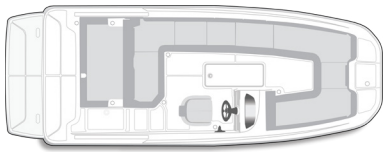

EXTERIOR COLORS

INTERIOR COLORS

BAYLINER®

DX2000 Available Options

BAYLINER.COM

DX2000 Deck Boat

★ = POPULAR OPTION

Maximum seating layout (Standard)

Entertainment layout w/ integrated sink

Dual console layout w/ windshield

Engine

- 115 HP Mercury® FourStroke XL EFI Outboard
- 115 HP Mercury® FourStroke Command Thrust EFI Outboard
- 115 HP Mercury® Pro XS XL Outboard
- 150 HP Mercury® FourStroke EFI Outboard
- Blank, Mercury® Outboard Up To 125 HP
- Blank, Mercury® Outboard Up To 135 HP And Higher
- High Altitude Prop