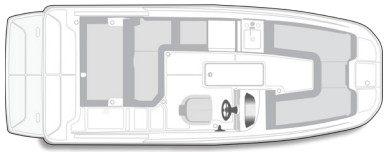

EXTERIOR COLORS

INTERIOR COLORS

BAYLINER®

DX2000 Available Options

BAYLINER.COM

DX2000 Deck Boat

★ = POPULAR OPTION

Maximum seating layout (Standard)

Entertainment layout w/ integrated sink

Dual console layout w/ windshield

Engine

- 115 HP Mercury® FourStroke XL EFI Outboard
- 115 HP Mercury® FourStroke Command Thrust EFI Outboard
- 115 HP Mercury® Pro XS XL Outboard
- 150 HP Mercury® FourStroke EFI Outboard
- Blank, Mercury® Outboard Up To 125 HP
- Blank, Mercury® Outboard Up To 135 HP And Higher
- High Altitude Prop