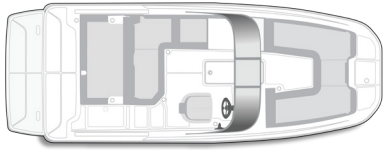

EXTERIOR COLORS

INTERIOR COLORS

BAYLINER®

DX2000 Available Options

BAYLINER.COM

DX2000 Deck Boat

★ = POPULAR OPTION

Maximum seating layout (Standard)

Entertainment layout w/ integrated sink

Dual console layout w/ windshield

Engine

- 115 HP Mercury® FourStroke XL EFI Outboard
- 115 HP Mercury® FourStroke Command Thrust EFI Outboard
- 115 HP Mercury® Pro XS XL Outboard
- 150 HP Mercury® FourStroke EFI Outboard
- Blank, Mercury® Outboard Up To 125 HP
- Blank, Mercury® Outboard Up To 135 HP And Higher
- High Altitude Prop