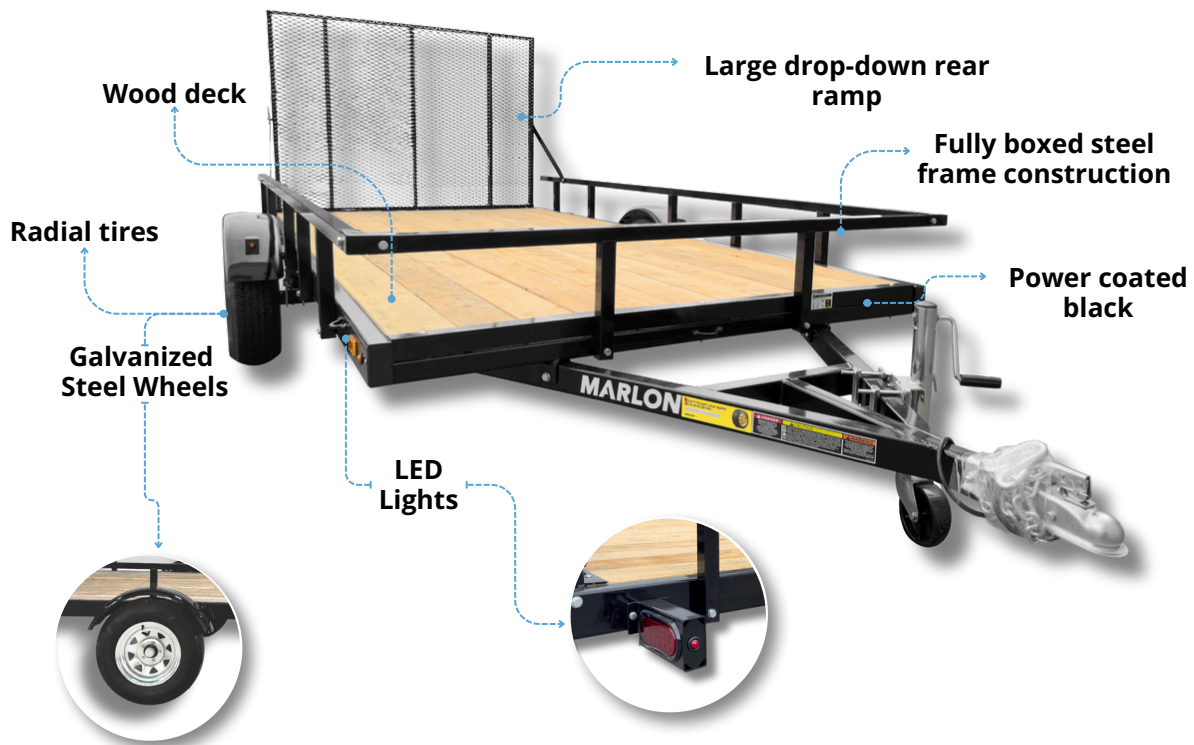

MARLON

RECREATIONAL PRODUCTS LTD.

UT WOOD DECK SERIES

DESCRIPTION

Meet your new best friend on the job, the **Marlon UT-WF series**. This isn't your average utility trailer. We're talking steel construction and a hardy wooden floor for those heavy-duty tasks. Need to haul gear, lumber or, well, anything else? Marlon's got your back. Reliable and ready for action, it's about time you felt the Marlon difference.

MARLON

RECREATIONAL PRODUCTS LTD.

SPECIFICATIONS

Part Number	Model	Sizes	Weight	Carrying Capacity	GVWR	Bed Width	Bed Length	Tire size	Axel Type	Number of Axels
450-0032-BL	UT-1269-5x8-WF	5X8	731 lbs	1,269 lbs	2,000 lbs	60"	95"	5.30x12	Spring	1
450-0030-BL	UT-2043-6x10-WF	6X10	947 lbs	2,043 lbs	2,990 lbs	72"	118"	ST205/75 R14C	Spring	1
450-0031-BL	UT-1953-6x12-WF	6X12	1,055 lbs	1,935 lbs	2,990 lbs	72"	142"	ST205/75 R14C	Spring	1